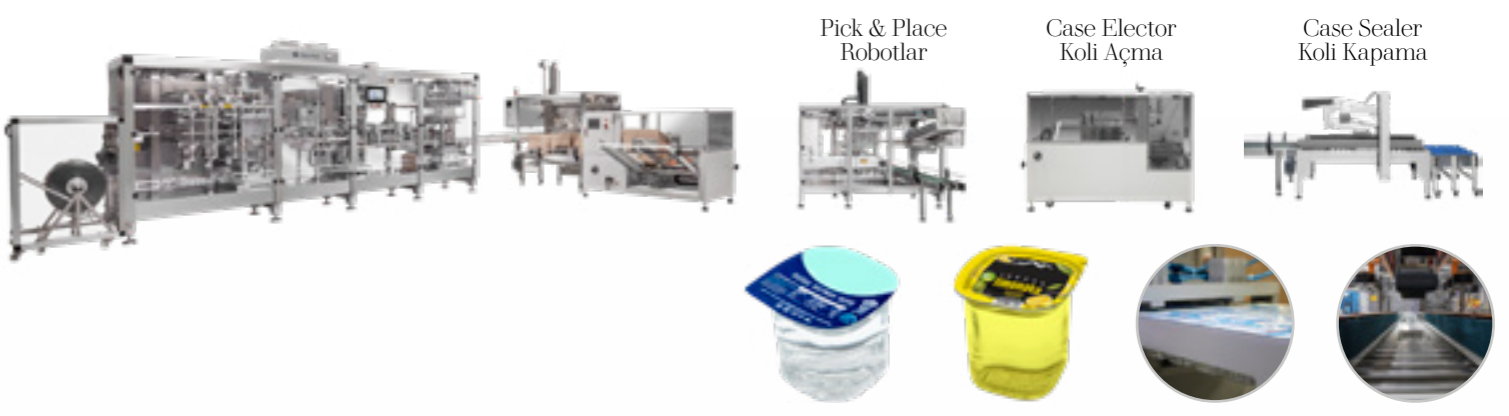

Bpt-S Series

Full Automatic Thermoform Packaging Machine
Tam Otomatik Termoform Ambalaj Makinası