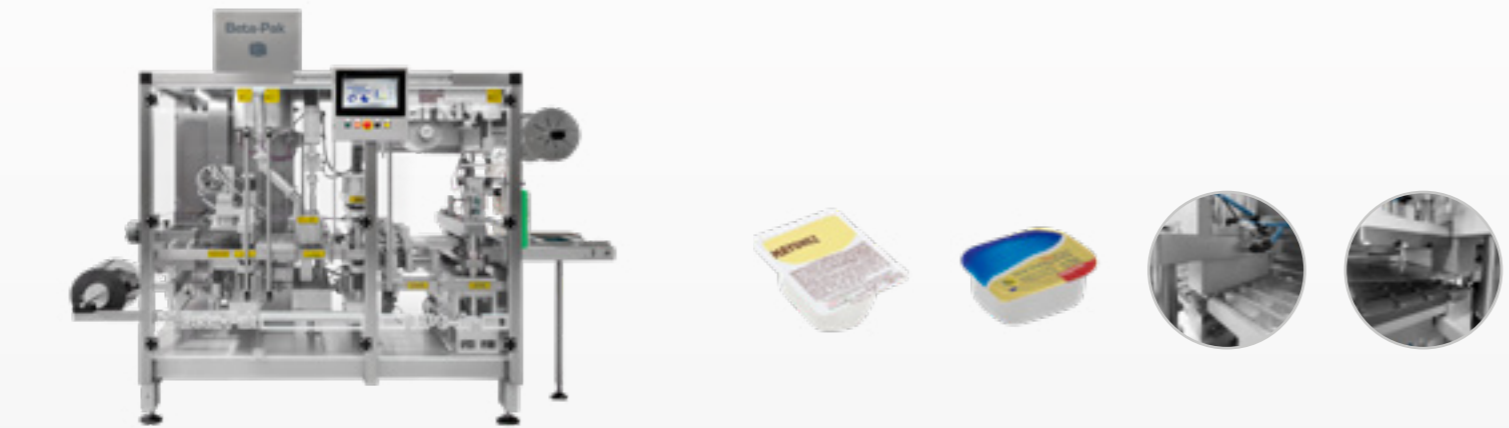

Bpt Jr Starter Series / Başlangıç Serisi

Full Automatic Thermoform Packaging Machine
Tam Otomatik Termoform Ambalaj Makinası